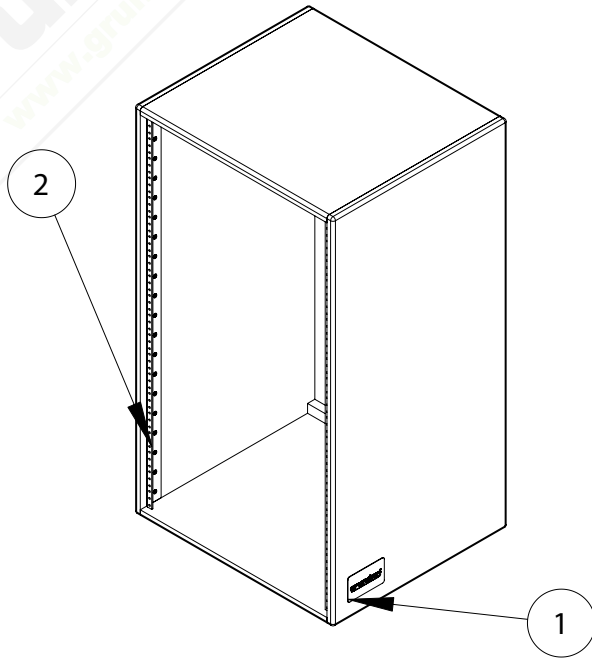

#	QTY	PART NUMBER	DESCRIPTION
1	1	83-008	BADGE - GRUNDORF ORIGINAL
2	2	41-020	RACK RAIL-20 SPACE

FRONT VIEW

SECTION F-F
[444.50]
17 1/2"
RACKABLE