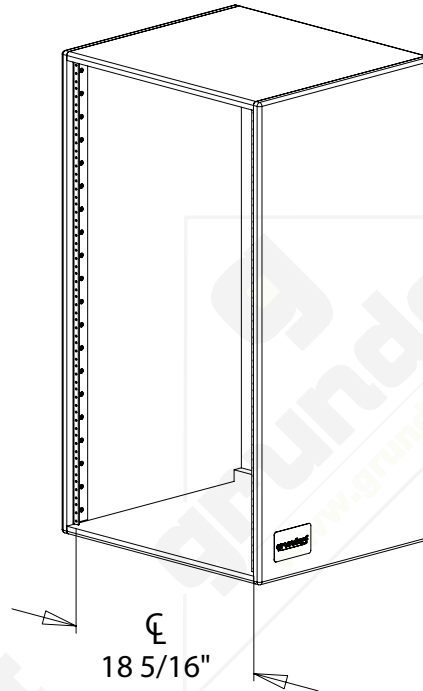

#	QTY	PART NUMBER	DESCRIPTION
1	1	83-008	BADGE - GRUNDORF ORIGINAL
2	2	41-020	RACK RAIL-20 SPACE

FRONT VIEW

SECTION F-F
[444.50]
17 1/2"
RACKABLE