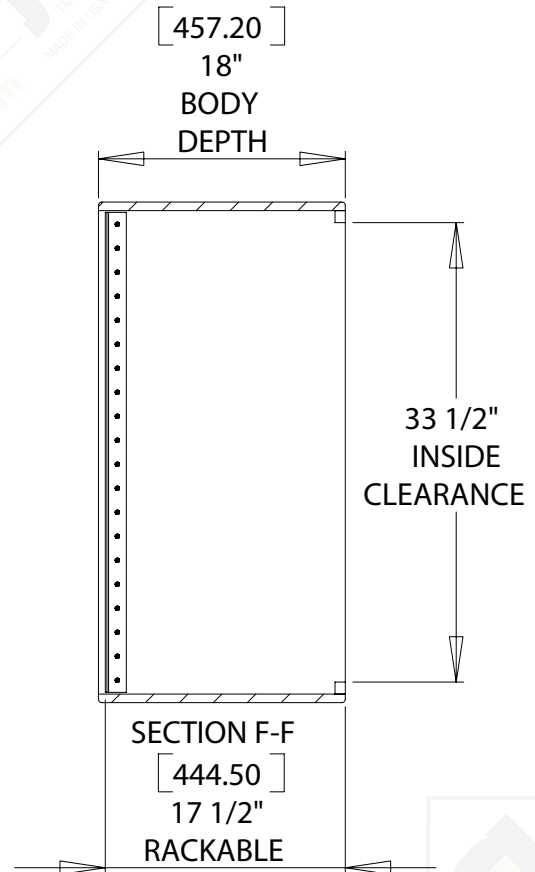

#	QTY	PART NUMBER	DESCRIPTION
1	1	83-008	BADGE - GRUNDORF ORIGINAL
2	2	41-020	RACK RAIL-20 SPACE

FRONT VIEW

SECTION F-F
[444.50]
17 1/2"
RACKABLE