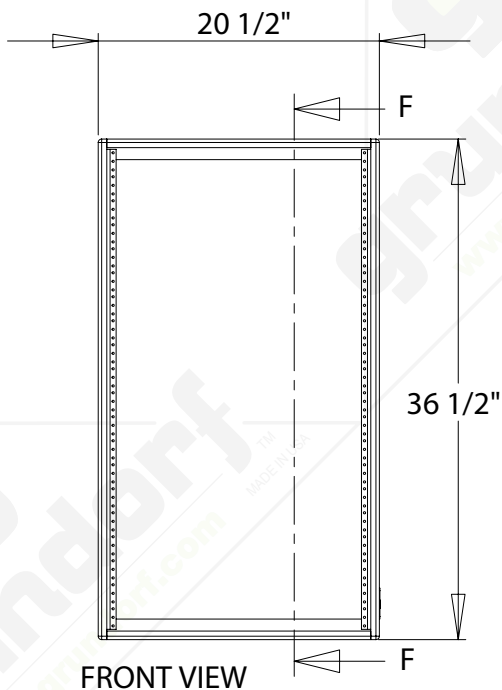

#	QTY	PART NUMBER	DESCRIPTION
1	1	83-008	BADGE - GRUNDORF ORIGINAL
2	2	41-020	RACK RAIL-20 SPACE

FRONT VIEW

SECTION F-F
[444.50]
17 1/2"
RACKABLE